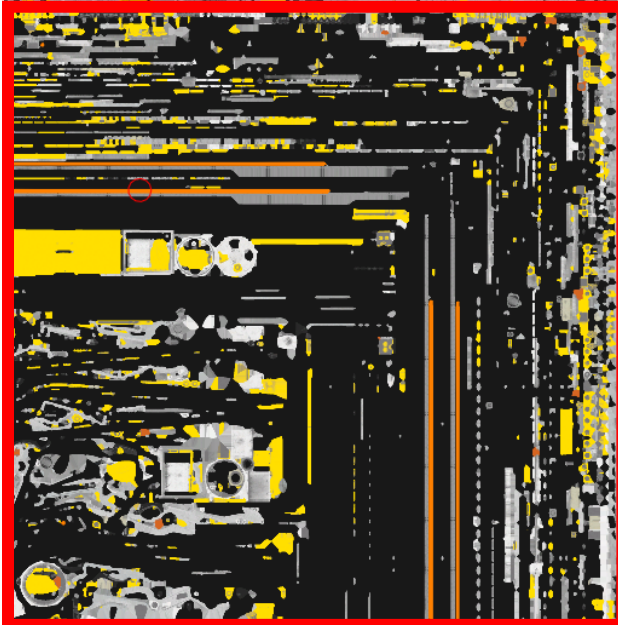

Tail Fin

Tail Stab

Panel Surround

Texture: MGrp_Mng8_Diffuse.png

Tail Tube Structure and Skids

Texture: MGrp_Mrg3_Diffuse.png

Texture: MGrp_Mrg3_Diffuse.png

Texture: MGrp_Mrg5_Diffuse.png

Cabin

Consists of:

B47ver34_NewRotor3_Cabin_2_001_BaseColor.png

B47ver20_Cabin_2_BaseColor.png