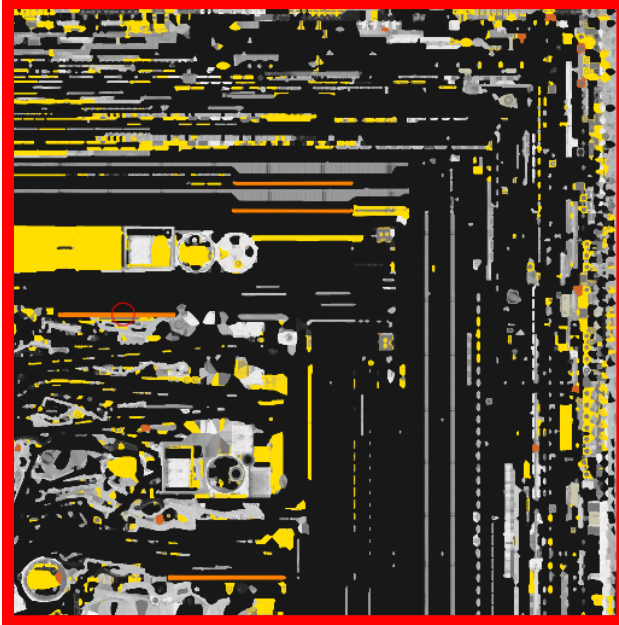

Tail Fin

Tail Stab

Panel Surround

Texture: MGrp_Mng8_Diffuse.png

Tail Tube Structure and Skids

Texture: MGrp_Mrg3_Diffuse.png

Texture: MGrp_Mrg3_Diffuse.png

Texture: MGrp_Mrg5_Diffuse.png

Cabin

Consists of:

B47ver34_NewRotor3_Cabin_2_001_BaseColor.png

B47ver20_Cabin_2_BaseColor.png